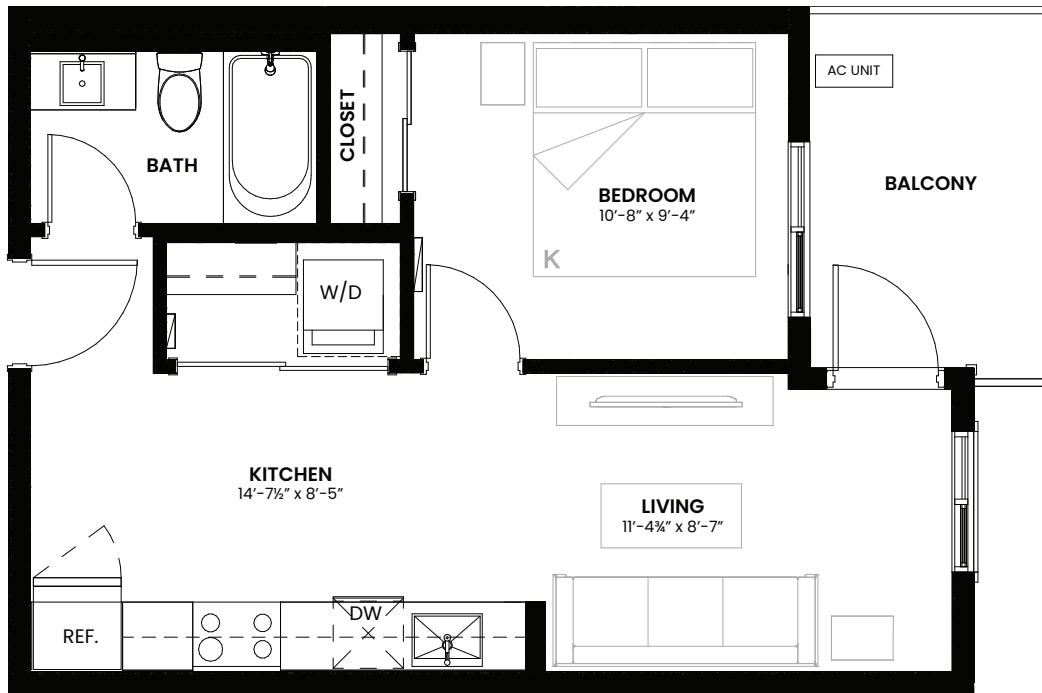

thera

AT MCKINLEY BEACH

Level 1

UNIT A1

1 Bed + 1 Bath
451 Sq.Ft. Interior
67 Sq.Ft. Exterior

thera-kelowna.com

3271 Hilltown Drive
Kelowna, BC

Devon
PROPERTIES