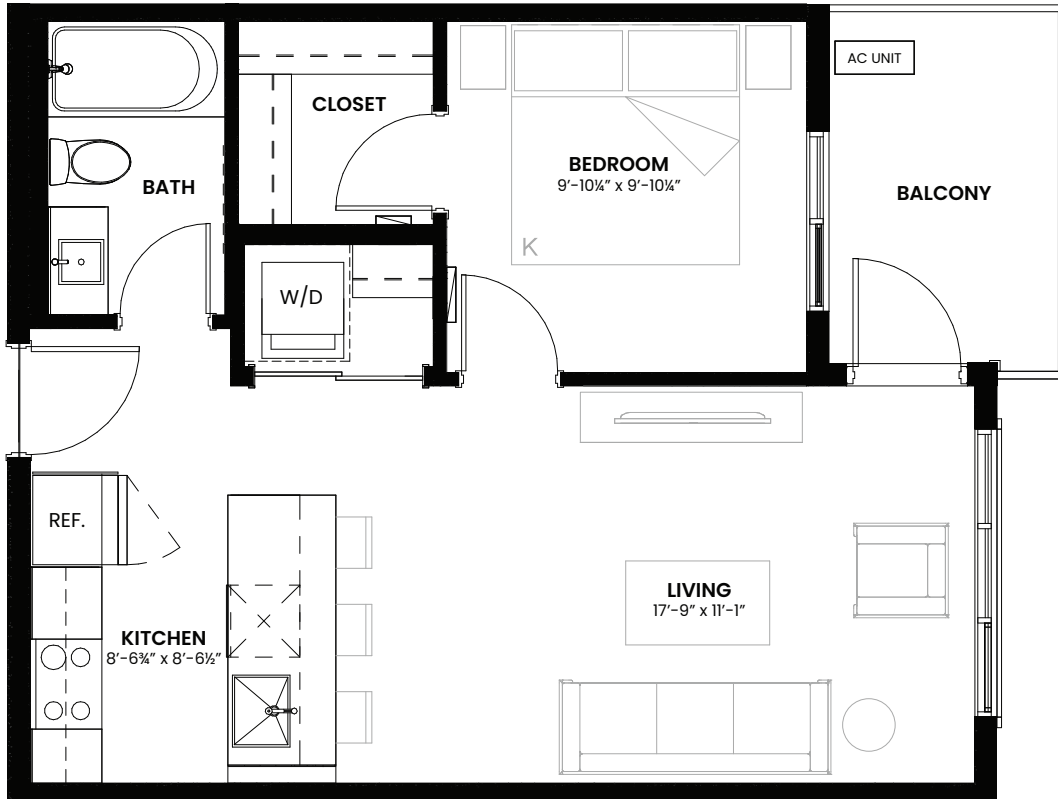

thera

AT MCKINLEY BEACH

UNIT A2

1 Bed + 1 Bath

543 Sq.Ft. Interior

63-67 Sq.Ft. Exterior

Level 1

Level 2