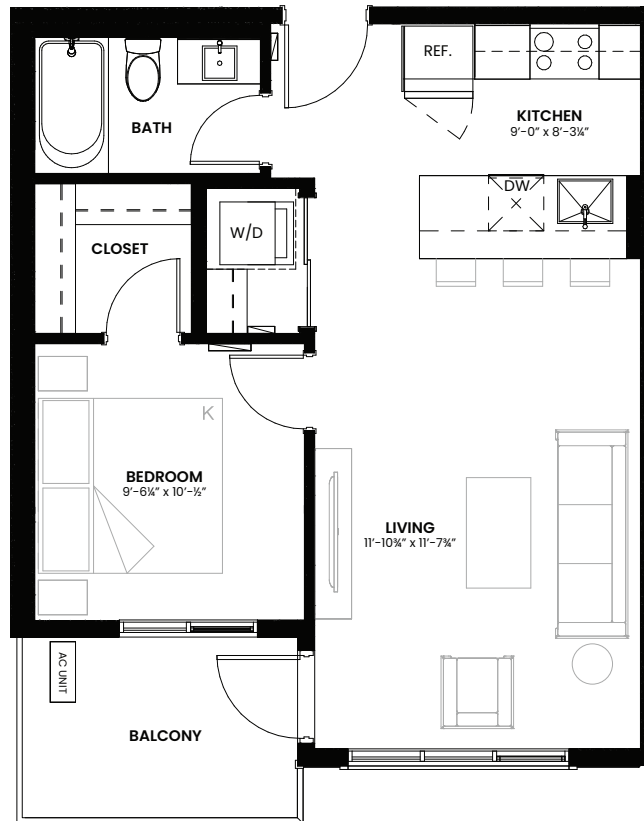

## UNIT A3

1 Bed + 1 Bath

569 Sq.Ft. Interior

63-64 Sq.Ft. Exterior

Level 1

Level 2

Levels 3-5

[thera-kelowna.com](http://thera-kelowna.com)