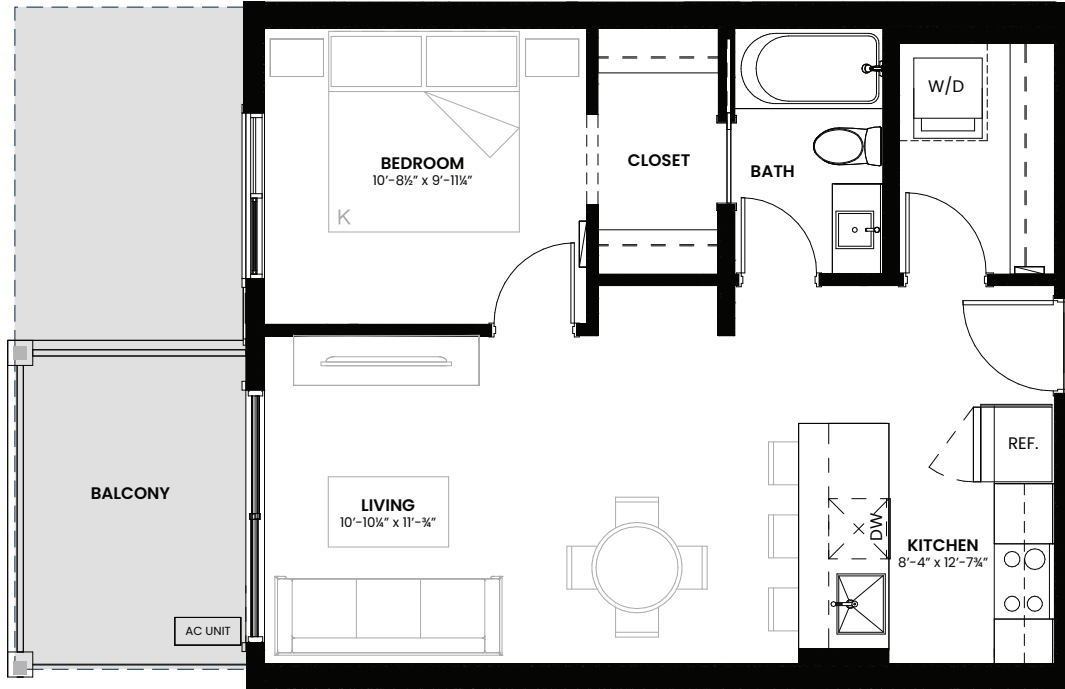

## UNIT A4

1 Bed + 1 Bath

591 Sq.Ft. Interior

56-161 Sq.Ft. Exterior

Lower Level

Level 1

Level 2

Levels 3-5