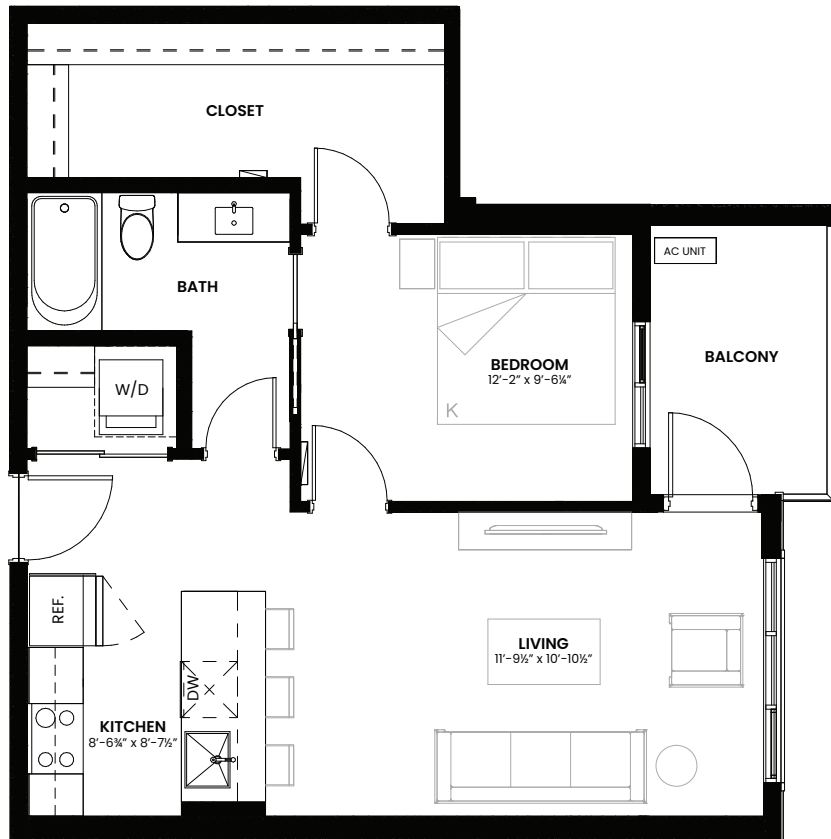

thera

AT MCKINLEY BEACH

UNIT A5

1 Bed + 1 Bath
649 Sq.Ft. Interior
61 Sq.Ft. Exterior

Level 2

Levels 3-5

Level 6

thera-kelowna.com