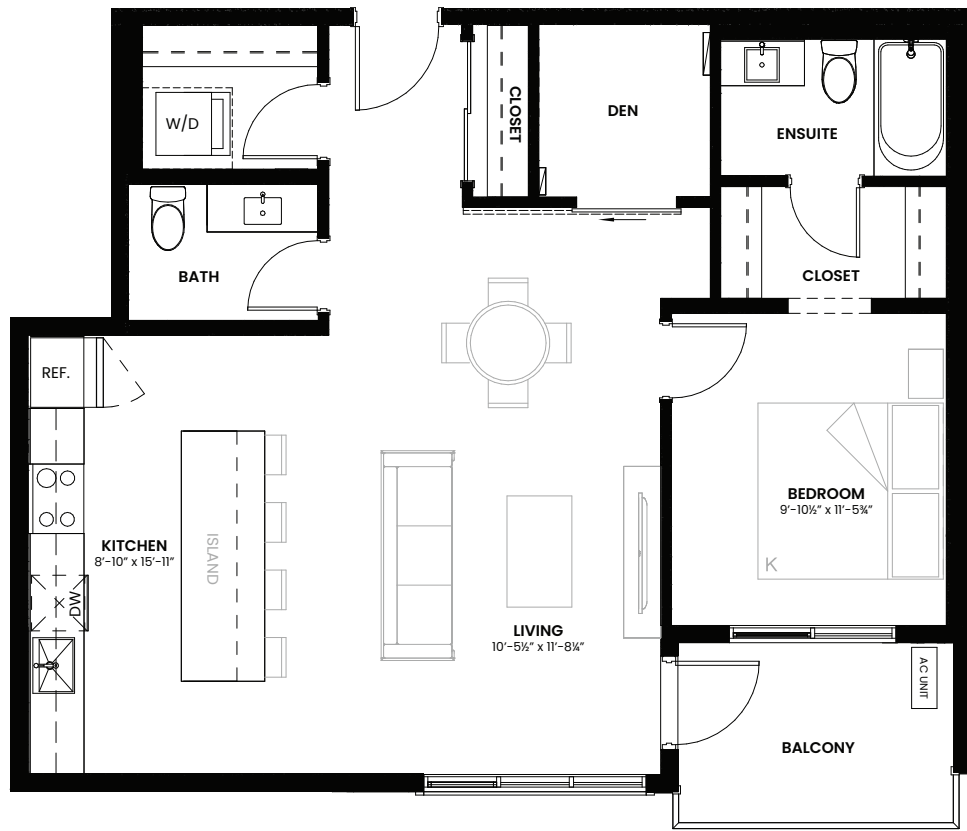

## UNIT B1

1 Bed + 1 Den + 1.5 Bath

848 Sq.Ft. Interior

63-64 Sq.Ft. Exterior

Level 1

Level 2

Levels 3-5

[thera-kelowna.com](http://thera-kelowna.com)