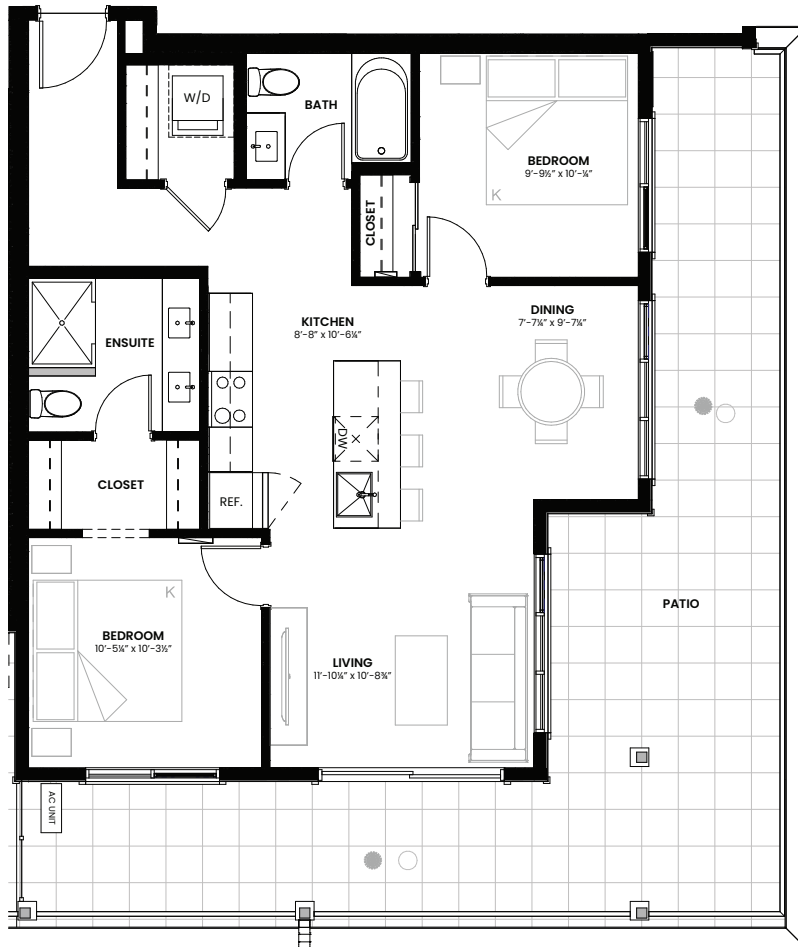

thera

AT MCKINLEY BEACH

Level 3

UNIT C2

2 Bed + 2 Bath

851 Sq.Ft. Interior

480 Sq.Ft. Exterior

thera-kelowna.com