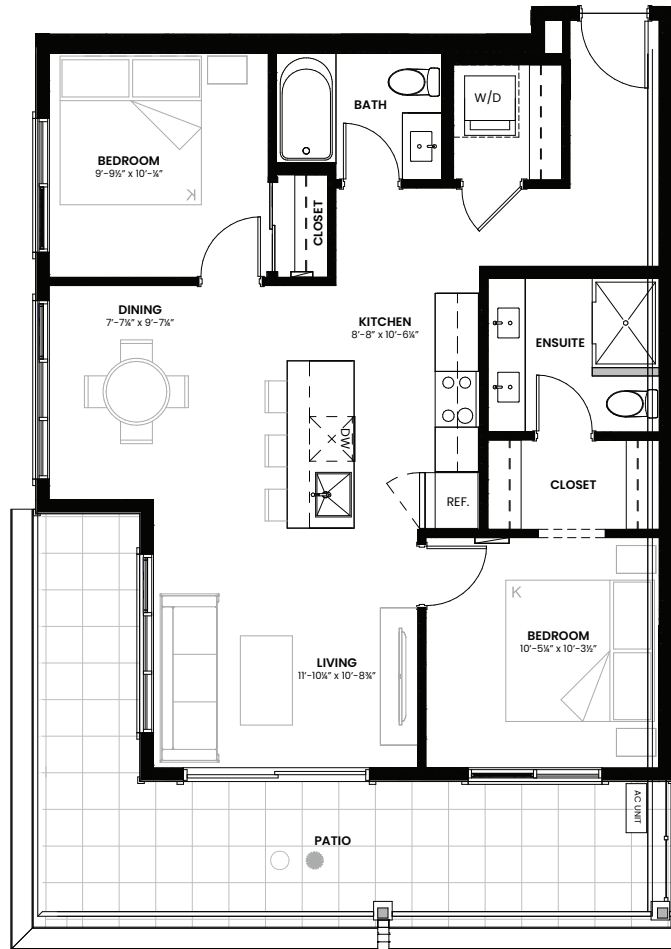

thera

AT MCKINLEY BEACH

UNIT C2

2 Bed + 2 Bath
851 Sq.Ft. Interior
205 Sq.Ft. Exterior

Level 3

thera-kelowna.com

3271 Hilltown Drive
Kelowna, BC

Devon
PROPERTIES