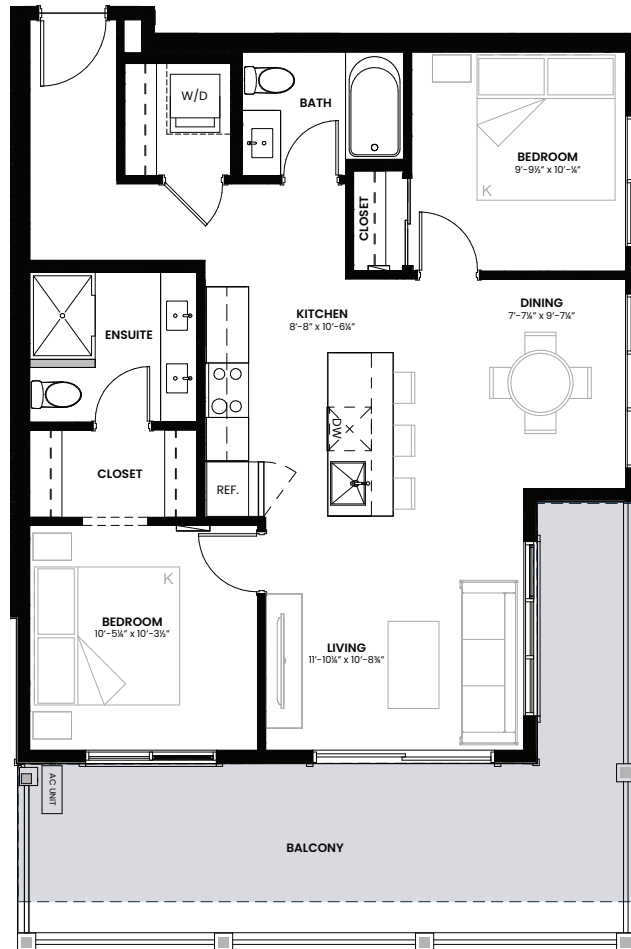

## UNIT C2

2 Bed + 2 Bath

851 Sq.Ft. Interior

205-257 Sq.Ft. Exterior

Levels 4-5

Level 6

[thera-kelowna.com](http://thera-kelowna.com)

3271 Hilltown Drive  
Kelowna, BC