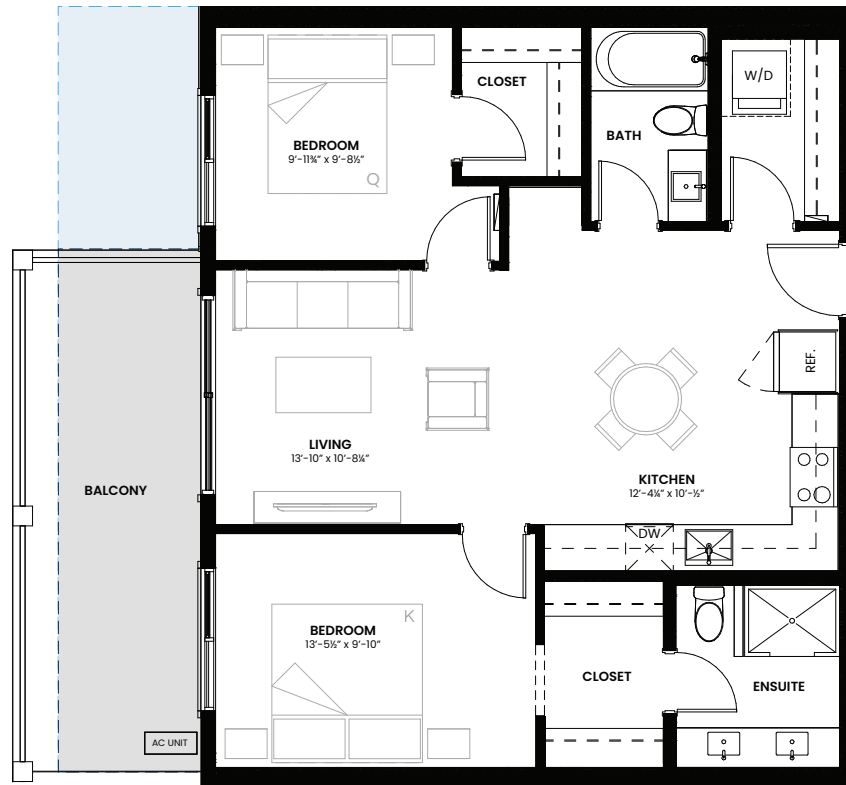

## UNIT C3

2 Bed + 2 Bath

860 Sq.Ft. Interior

101-236 Sq.Ft. Exterior

Lower Level

Level 1

Level 2

Levels 3-5