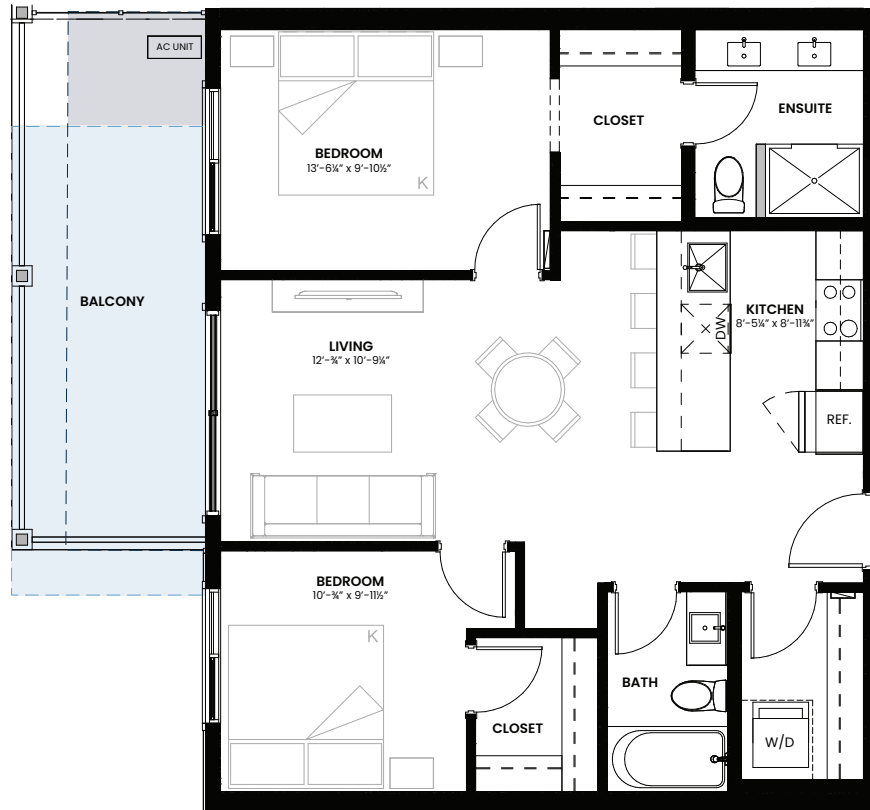

thera

AT MCKINLEY BEACH

UNIT C4

2 Bed + 2 Bath

860 Sq.Ft. Interior

101-200 Sq.Ft. Exterior

Lower Level

Level 1